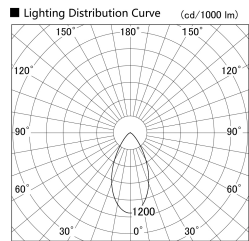

Item no. SD379-1550W9040-IN

Series Name: AMMA Lens type Cylinder Tracklight (Internal Driver) (SD379-IN)

Installation	Track light
Type	Lens type tracklight : Build in driver type
Fixture wattage	14W
Beam angle	52deg
Color Temp.	4000K
CRI	Ra>90
Luminous	1533 lm
Body	Die-cast aluminum alloy
Body finish	White
Trim finish	White
Reflector finish	N/A
IP Rate	IP20
Light source	COB module
Input Voltage	AC220~240V
Dimming Type	Non-dimmable
Certificate	CE, CCC
Cut Hole	N/A