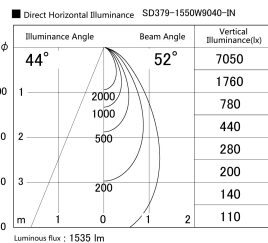

Item no. SD379-1550W9040-IN

Series Name: AMMA Lens type Cylinder Tracklight (Internal Driver) (SD379-IN)

Installation	Track light
Type	Lens type tracklight : Build in driver type
Fixture wattage	14W
Beam angle	52deg
Color Temp.	4000K
CRI	Ra>90
Luminous	1533 lm
Body	Die-cast aluminum alloy
Body finish	White
Trim finish	White
Reflector finish	N/A
IP Rate	IP20
Light source	COB module
Input Voltage	AC220~240V
Dimming Type	Non-dimmable
Certificate	CE, CCC
Cut Hole	N/A