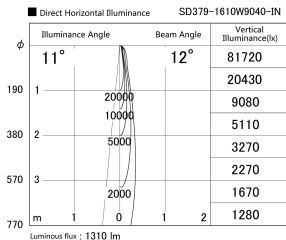

Item no. SD379-1610W9040-IN

Series Name: AMMA Lens type Cylinder Tracklight (Internal Driver) (SD379-IN)

Installation	Track light
Type	Lens type tracklight : Build in driver type
Fixture wattage	14W
Beam angle	12deg
Color Temp.	4000K
CRI	Ra>90
Luminous	1310 lm
Body	Die-cast aluminum alloy
Body finish	White
Trim finish	White
Reflector finish	N/A
IP Rate	IP20
Light source	COB module
Input Voltage	AC220~240V
Dimming Type	Non-dimmable
Certificate	CE, CCC
Cut Hole	N/A