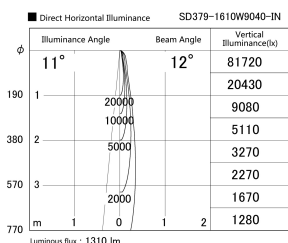

Item no. SD379-1610W9040-IN

Series Name: AMMA Lens type Cylinder Tracklight (Internal Driver) (SD379-IN)

Installation	Track light
Type	Lens type tracklight : Build in driver type
Fixture wattage	14W
Beam angle	12deg
Color Temp.	4000K
CRI	Ra>90
Luminous	1310 lm
Body	Die-cast aluminum alloy
Body finish	White
Trim finish	White
Reflector finish	N/A
IP Rate	IP20
Light source	COB module
Input Voltage	AC220~240V
Dimming Type	Non-dimmable
Certificate	CE, CCC
Cut Hole	N/A