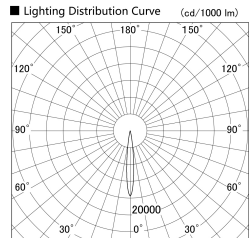

Item no. SD379-1610W9040-IN

Series Name: AMMA Lens type Cylinder Tracklight (Internal Driver) (SD379-IN)

Installation	Track light
Type	Lens type tracklight : Build in driver type
Fixture wattage	14W
Beam angle	12deg
Color Temp.	4000K
CRI	Ra>90
Luminous	1310 lm
Body	Die-cast aluminum alloy
Body finish	White
Trim finish	White
Reflector finish	N/A
IP Rate	IP20
Light source	COB module
Input Voltage	AC220~240V
Dimming Type	Non-dimmable
Certificate	CE, CCC
Cut Hole	N/A