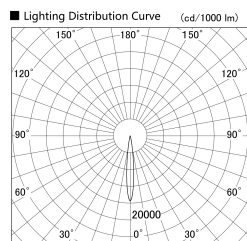

Item no. SD379-1610W9040-IN

Series Name: AMMA Lens type Cylinder Tracklight (Internal Driver) (SD379-IN)

Installation	Track light
Type	Lens type tracklight : Build in driver type
Fixture wattage	14W
Beam angle	12deg
Color Temp.	4000K
CRI	Ra>90
Luminous	1310 lm
Body	Die-cast aluminum alloy
Body finish	White
Trim finish	White
Reflector finish	N/A
IP Rate	IP20
Light source	COB module
Input Voltage	AC220~240V
Dimming Type	Non-dimmable
Certificate	CE, CCC
Cut Hole	N/A