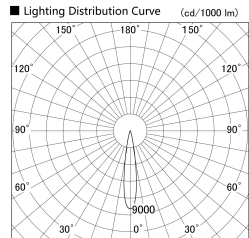

Item no. SD379-1615W9040-IN

Series Name: AMMA Lens type Cylinder Tracklight (Internal Driver) (SD379-IN)

Installation	Track light
Type	Lens type tracklight : Build in driver type
Fixture wattage	14W
Beam angle	17deg
Color Temp.	4000K
CRI	Ra>90
Luminous	1697 lm
Body	Die-cast aluminum alloy
Body finish	White
Trim finish	White
Reflector finish	N/A
IP Rate	IP20
Light source	COB module
Input Voltage	AC220~240V
Dimming Type	Non-dimmable
Certificate	CE, CCC
Cut Hole	N/A