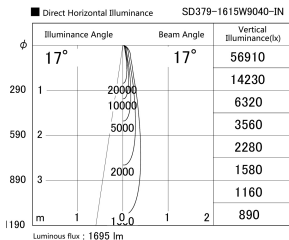

Item no. SD379-1615W9040-IN

Series Name: AMMA Lens type Cylinder Tracklight (Internal Driver) (SD379-IN)

Installation	Track light
Type	Lens type tracklight : Build in driver type
Fixture wattage	14W
Beam angle	17deg
Color Temp.	4000K
CRI	Ra>90
Luminous	1697 lm
Body	Die-cast aluminum alloy
Body finish	White
Trim finish	White
Reflector finish	N/A
IP Rate	IP20
Light source	COB module
Input Voltage	AC220~240V
Dimming Type	Non-dimmable
Certificate	CE, CCC
Cut Hole	N/A