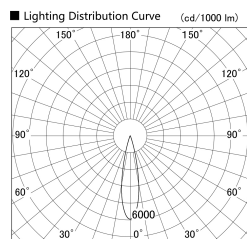

Item no. SD379-1625W9040-IN

Series Name: AMMA Lens type Cylinder Tracklight (Internal Driver) (SD379-IN)

Installation	Track light
Type	Lens type tracklight : Build in driver type
Fixture wattage	14W
Beam angle	22deg
Color Temp.	4000K
CRI	Ra>90
Luminous	1762 lm
Body	Die-cast aluminum alloy
Body finish	White
Trim finish	White
Reflector finish	N/A
IP Rate	IP20
Light source	COB module
Input Voltage	AC220~240V
Dimming Type	Non-dimmable
Certificate	CE, CCC
Cut Hole	N/A