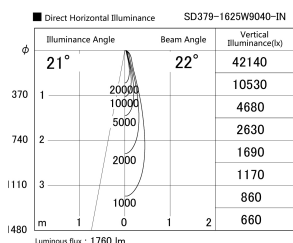

Item no. SD379-1625W9040-IN

Series Name: AMMA Lens type Cylinder Tracklight (Internal Driver) (SD379-IN)

Installation	Track light
Type	Lens type tracklight : Build in driver type
Fixture wattage	14W
Beam angle	22deg
Color Temp.	4000K
CRI	Ra>90
Luminous	1762 lm
Body	Die-cast aluminum alloy
Body finish	White
Trim finish	White
Reflector finish	N/A
IP Rate	IP20
Light source	COB module
Input Voltage	AC220~240V
Dimming Type	Non-dimmable
Certificate	CE, CCC
Cut Hole	N/A