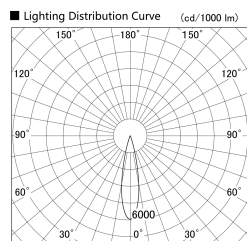

Item no. SD379-1625W9040-IN

Series Name: AMMA Lens type Cylinder Tracklight (Internal Driver) (SD379-IN)

Installation	Track light
Type	Lens type tracklight : Build in driver type
Fixture wattage	14W
Beam angle	22deg
Color Temp.	4000K
CRI	Ra>90
Luminous	1762 lm
Body	Die-cast aluminum alloy
Body finish	White
Trim finish	White
Reflector finish	N/A
IP Rate	IP20
Light source	COB module
Input Voltage	AC220~240V
Dimming Type	Non-dimmable
Certificate	CE, CCC
Cut Hole	N/A