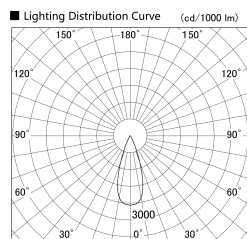

Item no. SD379-1635W9040-IN

Series Name: AMMA Lens type Cylinder Tracklight (Internal Driver) (SD379-IN)

Installation	Track light
Type	Lens type tracklight : Build in driver type
Fixture wattage	14W
Beam angle	37deg
Color Temp.	4000K
CRI	Ra>90
Luminous	1753 lm
Body	Die-cast aluminum alloy
Body finish	White
Trim finish	White
Reflector finish	N/A
IP Rate	IP20
Light source	COB module
Input Voltage	AC220~240V
Dimming Type	Non-dimmable
Certificate	CE, CCC
Cut Hole	N/A