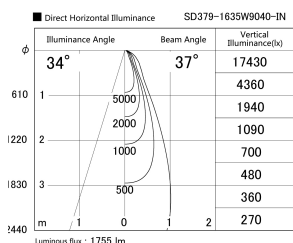

Item no. SD379-1635W9040-IN

Series Name: AMMA Lens type Cylinder Tracklight (Internal Driver) (SD379-IN)

Installation	Track light
Type	Lens type tracklight : Build in driver type
Fixture wattage	14W
Beam angle	37deg
Color Temp.	4000K
CRI	Ra>90
Luminous	1753 lm
Body	Die-cast aluminum alloy
Body finish	White
Trim finish	White
Reflector finish	N/A
IP Rate	IP20
Light source	COB module
Input Voltage	AC220~240V
Dimming Type	Non-dimmable
Certificate	CE, CCC
Cut Hole	N/A