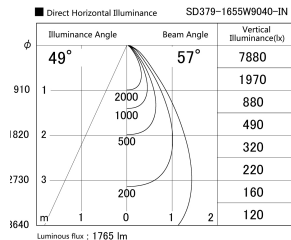

Item no. SD379-1655W9040-IN

Series Name: AMMA Lens type Cylinder Tracklight (Internal Driver) (SD379-IN)

Installation	Track light
Type	Lens type tracklight : Build in driver type
Fixture wattage	14W
Beam angle	57deg
Color Temp.	4000K
CRI	Ra>90
Luminous	1765 lm
Body	Die-cast aluminum alloy
Body finish	White
Trim finish	White
Reflector finish	N/A
IP Rate	IP20
Light source	COB module
Input Voltage	AC220~240V
Dimming Type	Non-dimmable
Certificate	CE, CCC
Cut Hole	N/A