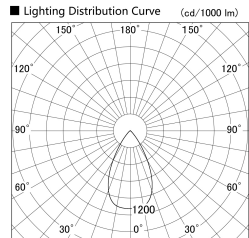

Item no. SD379-1655W9040-IN

Series Name: AMMA Lens type Cylinder Tracklight (Internal Driver) (SD379-IN)

Installation	Track light
Type	Lens type tracklight : Build in driver type
Fixture wattage	14W
Beam angle	57deg
Color Temp.	4000K
CRI	Ra>90
Luminous	1765 lm
Body	Die-cast aluminum alloy
Body finish	White
Trim finish	White
Reflector finish	N/A
IP Rate	IP20
Light source	COB module
Input Voltage	AC220~240V
Dimming Type	Non-dimmable
Certificate	CE, CCC
Cut Hole	N/A