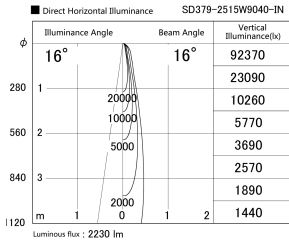

Item no. SD379-2515W9040-IN

Series Name: AMMA Lens type Cylinder Tracklight (Internal Driver) (SD379-IN)

Installation	Track light
Type	Lens type tracklight : Build in driver type
Fixture wattage	24W
Beam angle	16deg
Color Temp.	4000K
CRI	Ra>90
Luminous	2229 lm
Body	Die-cast aluminum alloy
Body finish	White
Trim finish	White
Reflector finish	N/A
IP Rate	IP20
Light source	COB module
Input Voltage	AC220~240V
Dimming Type	Non-dimmable
Certificate	CE, CCC
Cut Hole	N/A