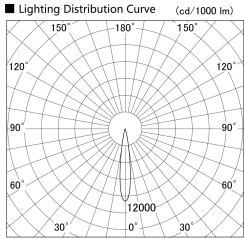

Item no. SD379-2515W9040-IN

Series Name: AMMA Lens type Cylinder Tracklight (Internal Driver) (SD379-IN)

Installation	Track light
Type	Lens type tracklight : Build in driver type
Fixture wattage	24W
Beam angle	16deg
Color Temp.	4000K
CRI	Ra>90
Luminous	2229 lm
Body	Die-cast aluminum alloy
Body finish	White
Trim finish	White
Reflector finish	N/A
IP Rate	IP20
Light source	COB module
Input Voltage	AC220~240V
Dimming Type	Non-dimmable
Certificate	CE, CCC
Cut Hole	N/A