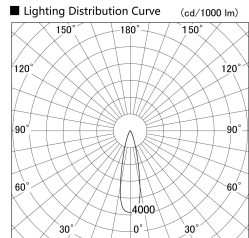

Item no. SD379-2525W9040-IN

Series Name: AMMA Lens type Cylinder Tracklight (Internal Driver) (SD379-IN)

Installation	Track light
Type	Lens type tracklight : Build in driver type
Fixture wattage	24W
Beam angle	25deg
Color Temp.	4000K
CRI	Ra>90
Luminous	2943 lm
Body	Die-cast aluminum alloy
Body finish	White
Trim finish	White
Reflector finish	N/A
IP Rate	IP20
Light source	COB module
Input Voltage	AC220~240V
Dimming Type	Non-dimmable
Certificate	CE, CCC
Cut Hole	N/A