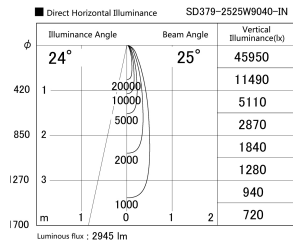

Item no. SD379-2525W9040-IN

Series Name: AMMA Lens type Cylinder Tracklight (Internal Driver) (SD379-IN)

Installation	Track light
Type	Lens type tracklight : Build in driver type
Fixture wattage	24W
Beam angle	25deg
Color Temp.	4000K
CRI	Ra>90
Luminous	2943 lm
Body	Die-cast aluminum alloy
Body finish	White
Trim finish	White
Reflector finish	N/A
IP Rate	IP20
Light source	COB module
Input Voltage	AC220~240V
Dimming Type	Non-dimmable
Certificate	CE, CCC
Cut Hole	N/A