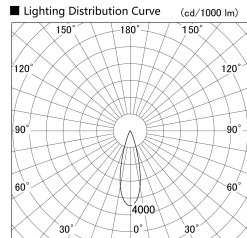

Item no. SD379-2530W9040-IN

Series Name: AMMA Lens type Cylinder Tracklight (Internal Driver) (SD379-IN)

Installation	Track light
Type	Lens type tracklight : Build in driver type
Fixture wattage	24W
Beam angle	29deg
Color Temp.	4000K
CRI	Ra>90
Luminous	3064 lm
Body	Die-cast aluminum alloy
Body finish	White
Trim finish	White
Reflector finish	N/A
IP Rate	IP20
Light source	COB module
Input Voltage	AC220~240V
Dimming Type	Non-dimmable
Certificate	CE, CCC
Cut Hole	N/A