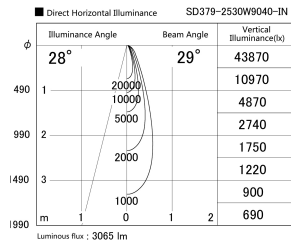

Item no. SD379-2530W9040-IN

Series Name: AMMA Lens type Cylinder Tracklight (Internal Driver) (SD379-IN)

Installation	Track light
Type	Lens type tracklight : Build in driver type
Fixture wattage	24W
Beam angle	29deg
Color Temp.	4000K
CRI	Ra>90
Luminous	3064 lm
Body	Die-cast aluminum alloy
Body finish	White
Trim finish	White
Reflector finish	N/A
IP Rate	IP20
Light source	COB module
Input Voltage	AC220~240V
Dimming Type	Non-dimmable
Certificate	CE, CCC
Cut Hole	N/A