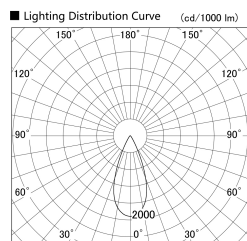

Item no. SD379-2540W9040-IN

Series Name: AMMA Lens type Cylinder Tracklight (Internal Driver) (SD379-IN)

Installation	Track light
Type	Lens type tracklight : Build in driver type
Fixture wattage	24W
Beam angle	42deg
Color Temp.	4000K
CRI	Ra>90
Luminous	3082 lm
Body	Die-cast aluminum alloy
Body finish	White
Trim finish	White
Reflector finish	N/A
IP Rate	IP20
Light source	COB module
Input Voltage	AC220~240V
Dimming Type	Non-dimmable
Certificate	CE, CCC
Cut Hole	N/A