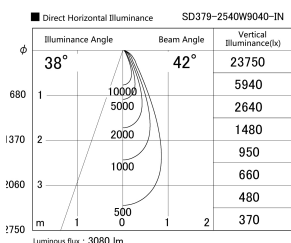

Item no. SD379-2540W9040-IN

Series Name: AMMA Lens type Cylinder Tracklight (Internal Driver) (SD379-IN)

Installation	Track light
Type	Lens type tracklight : Build in driver type
Fixture wattage	24W
Beam angle	42deg
Color Temp.	4000K
CRI	Ra>90
Luminous	3082 lm
Body	Die-cast aluminum alloy
Body finish	White
Trim finish	White
Reflector finish	N/A
IP Rate	IP20
Light source	COB module
Input Voltage	AC220~240V
Dimming Type	Non-dimmable
Certificate	CE, CCC
Cut Hole	N/A