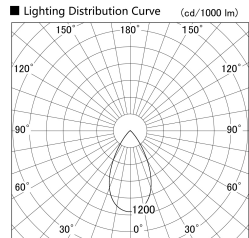

Item no. SD379-2555W9040-IN

Series Name: AMMA Lens type Cylinder Tracklight (Internal Driver) (SD379-IN)

Installation	Track light
Type	Lens type tracklight : Build in driver type
Fixture wattage	24W
Beam angle	55deg
Color Temp.	4000K
CRI	Ra>90
Luminous	3073 lm
Body	Die-cast aluminum alloy
Body finish	White
Trim finish	White
Reflector finish	N/A
IP Rate	IP20
Light source	COB module
Input Voltage	AC220~240V
Dimming Type	Non-dimmable
Certificate	CE, CCC
Cut Hole	N/A