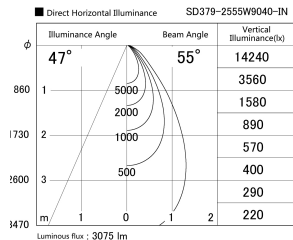

Item no. SD379-2555W9040-IN

Series Name: AMMA Lens type Cylinder Tracklight (Internal Driver) (SD379-IN)

Installation	Track light
Type	Lens type tracklight : Build in driver type
Fixture wattage	24W
Beam angle	55deg
Color Temp.	4000K
CRI	Ra>90
Luminous	3073 lm
Body	Die-cast aluminum alloy
Body finish	White
Trim finish	White
Reflector finish	N/A
IP Rate	IP20
Light source	COB module
Input Voltage	AC220~240V
Dimming Type	Non-dimmable
Certificate	CE, CCC
Cut Hole	N/A