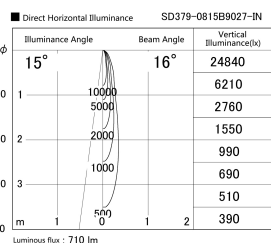

Item no. SD379-0815B9027-IN

Series Name: AMMA Lens type Cylinder Tracklight (Internal Driver) (SD379-IN)

Installation	Track light
Type	Lens type tracklight : Build in driver type
Fixture wattage	7.5W
Beam angle	16deg
Color Temp.	2700K
CRI	Ra>90
Luminous	711 lm
Body	Die-cast aluminum alloy
Body finish	Black
Trim finish	Black
Reflector finish	N/A
IP Rate	IP20
Light source	COB module
Input Voltage	AC220~240V
Dimming Type	Non-dimmable
Certificate	CE, CCC
Cut Hole	N/A