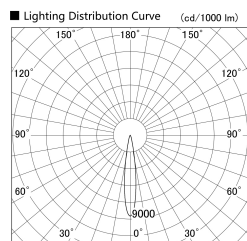

Item no. SD379-0815B9027-IN

Series Name: AMMA Lens type Cylinder Tracklight (Internal Driver) (SD379-IN)

Installation	Track light
Type	Lens type tracklight : Build in driver type
Fixture wattage	7.5W
Beam angle	16deg
Color Temp.	2700K
CRI	Ra>90
Luminous	711 lm
Body	Die-cast aluminum alloy
Body finish	Black
Trim finish	Black
Reflector finish	N/A
IP Rate	IP20
Light source	COB module
Input Voltage	AC220~240V
Dimming Type	Non-dimmable
Certificate	CE, CCC
Cut Hole	N/A