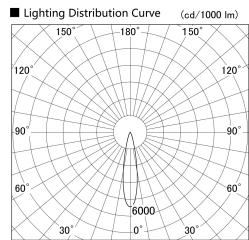

Item no. SD379-0820B9027-IN

Series Name: AMMA Lens type Cylinder Tracklight (Internal Driver) (SD379-IN)

Installation	Track light
Type	Lens type tracklight : Build in driver type
Fixture wattage	7.5W
Beam angle	21deg
Color Temp.	2700K
CRI	Ra>90
Luminous	881 lm
Body	Die-cast aluminum alloy
Body finish	Black
Trim finish	Black
Reflector finish	N/A
IP Rate	IP20
Light source	COB module
Input Voltage	AC220~240V
Dimming Type	Non-dimmable
Certificate	CE, CCC
Cut Hole	N/A