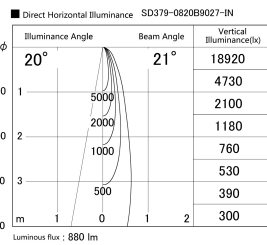

Item no. SD379-0820B9027-IN

Series Name: AMMA Lens type Cylinder Tracklight (Internal Driver) (SD379-IN)

Installation	Track light
Type	Lens type tracklight : Build in driver type
Fixture wattage	7.5W
Beam angle	21deg
Color Temp.	2700K
CRI	Ra>90
Luminous	881 lm
Body	Die-cast aluminum alloy
Body finish	Black
Trim finish	Black
Reflector finish	N/A
IP Rate	IP20
Light source	COB module
Input Voltage	AC220~240V
Dimming Type	Non-dimmable
Certificate	CE, CCC
Cut Hole	N/A