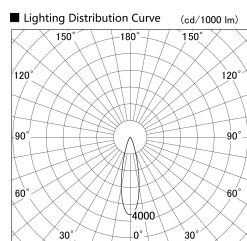

Item no. SD379-0825B9027-IN

Series Name: AMMA Lens type Cylinder Tracklight (Internal Driver) (SD379-IN)

Installation	Track light
Type	Lens type tracklight : Build in driver type
Fixture wattage	7.5W
Beam angle	25deg
Color Temp.	2700K
CRI	Ra>90
Luminous	827 lm
Body	Die-cast aluminum alloy
Body finish	Black
Trim finish	Black
Reflector finish	N/A
IP Rate	IP20
Light source	COB module
Input Voltage	AC220~240V
Dimming Type	Non-dimmable
Certificate	CE, CCC
Cut Hole	N/A