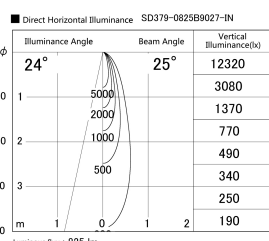

Item no. SD379-0825B9027-IN

Series Name: AMMA Lens type Cylinder Tracklight (Internal Driver) (SD379-IN)

Installation	Track light
Type	Lens type tracklight : Build in driver type
Fixture wattage	7.5W
Beam angle	25deg
Color Temp.	2700K
CRI	Ra>90
Luminous	827 lm
Body	Die-cast aluminum alloy
Body finish	Black
Trim finish	Black
Reflector finish	N/A
IP Rate	IP20
Light source	COB module
Input Voltage	AC220~240V
Dimming Type	Non-dimmable
Certificate	CE, CCC
Cut Hole	N/A