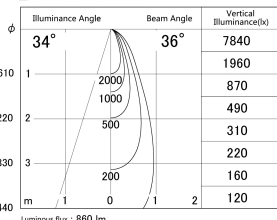

Item no. SD379-0835B9027-IN

Series Name: AMMA Lens type Cylinder Tracklight (Internal Driver) (SD379-IN)

■ Lighting Distribution Curve (cd/1000 lm)

Installation	Track light
Type	Lens type tracklight : Build in driver type
Fixture wattage	7.5W
Beam angle	36deg
Color Temp.	2700K
CRI	Ra>90
Luminous	858 lm
Body	Die-cast aluminum alloy
Body finish	Black
Trim finish	Black
Reflector finish	N/A
IP Rate	IP20
Light source	COB module
Input Voltage	AC220~240V
Dimming Type	Non-dimmable
Certificate	CE, CCC
Cut Hole	N/A