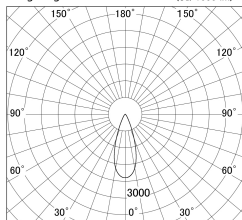

■ Lighting Distribution Curve (cd/1000 lm)