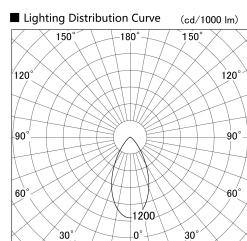

Item no. SD379-0850B9027-IN

Series Name: AMMA Lens type Cylinder Tracklight (Internal Driver) (SD379-IN)

Installation	Track light
Type	Lens type tracklight : Build in driver type
Fixture wattage	7.5W
Beam angle	52deg
Color Temp.	2700K
CRI	Ra>90
Luminous	786 lm
Body	Die-cast aluminum alloy
Body finish	Black
Trim finish	Black
Reflector finish	N/A
IP Rate	IP20
Light source	COB module
Input Voltage	AC220~240V
Dimming Type	Non-dimmable
Certificate	CE, CCC
Cut Hole	N/A