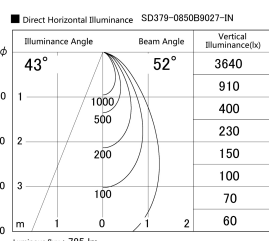

Item no. SD379-0850B9027-IN

Series Name: AMMA Lens type Cylinder Tracklight (Internal Driver) (SD379-IN)

Installation	Track light
Type	Lens type tracklight : Build in driver type
Fixture wattage	7.5W
Beam angle	52deg
Color Temp.	2700K
CRI	Ra>90
Luminous	786 lm
Body	Die-cast aluminum alloy
Body finish	Black
Trim finish	Black
Reflector finish	N/A
IP Rate	IP20
Light source	COB module
Input Voltage	AC220~240V
Dimming Type	Non-dimmable
Certificate	CE, CCC
Cut Hole	N/A