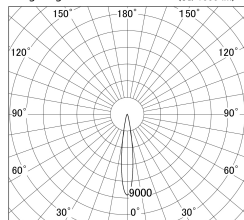

Installation	Track light
Type	Lens type tracklight : Build in driver type
Fixture wattage	12W
Beam angle	16deg
Color Temp.	2700K
CRI	Ra>90
Luminous	1132 lm
Body	Die-cast aluminum alloy
Body finish	Black
Trim finish	Black
Reflector finish	N/A
IP Rate	IP20
Light source	COB module
Input Voltage	AC220~240V
Dimming Type	Non-dimmable
Certificate	CE, CCC
Cut Hole	N/A

■ Lighting Distribution Curve (cd/1000 lm)