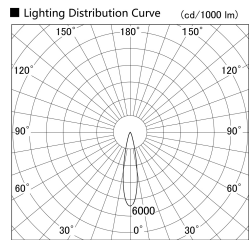

Item no. SD379-1220B9027-IN

Series Name: AMMA Lens type Cylinder Tracklight (Internal Driver) (SD379-IN)

Installation	Track light
Type	Lens type tracklight : Build in driver type
Fixture wattage	12W
Beam angle	21deg
Color Temp.	2700K
CRI	Ra>90
Luminous	1443 lm
Body	Die-cast aluminum alloy
Body finish	Black
Trim finish	Black
Reflector finish	N/A
IP Rate	IP20
Light source	COB module
Input Voltage	AC220~240V
Dimming Type	Non-dimmable
Certificate	CE, CCC
Cut Hole	N/A