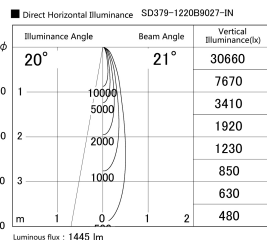

Item no. SD379-1220B9027-IN

Series Name: AMMA Lens type Cylinder Tracklight (Internal Driver) (SD379-IN)

Installation	Track light
Type	Lens type tracklight : Build in driver type
Fixture wattage	12W
Beam angle	21deg
Color Temp.	2700K
CRI	Ra>90
Luminous	1443 lm
Body	Die-cast aluminum alloy
Body finish	Black
Trim finish	Black
Reflector finish	N/A
IP Rate	IP20
Light source	COB module
Input Voltage	AC220~240V
Dimming Type	Non-dimmable
Certificate	CE, CCC
Cut Hole	N/A