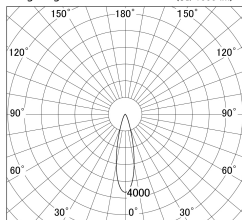

■ Lighting Distribution Curve (cd/1000 lm)