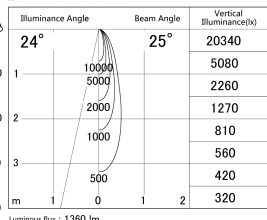

Item no. SD379-1225B9027-IN

Series Name: AMMA Lens type Cylinder Tracklight (Internal Driver) (SD379-IN)

■ Lighting Distribution Curve (cd/1000 lm)

Installation	Track light
Type	Lens type tracklight : Build in driver type
Fixture wattage	12W
Beam angle	25deg
Color Temp.	2700K
CRI	Ra>90
Luminous	1358 lm
Body	Die-cast aluminum alloy
Body finish	Black
Trim finish	Black
Reflector finish	N/A
IP Rate	IP20
Light source	COB module
Input Voltage	AC220~240V
Dimming Type	Non-dimmable
Certificate	CE, CCC
Cut Hole	N/A