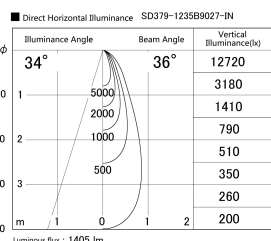

Item no. SD379-1235B9027-IN

Series Name: AMMA Lens type Cylinder Tracklight (Internal Driver) (SD379-IN)

Installation	Track light
Type	Lens type tracklight : Build in driver type
Fixture wattage	12W
Beam angle	36deg
Color Temp.	2700K
CRI	Ra>90
Luminous	1403 lm
Body	Die-cast aluminum alloy
Body finish	Black
Trim finish	Black
Reflector finish	N/A
IP Rate	IP20
Light source	COB module
Input Voltage	AC220~240V
Dimming Type	Non-dimmable
Certificate	CE, CCC
Cut Hole	N/A