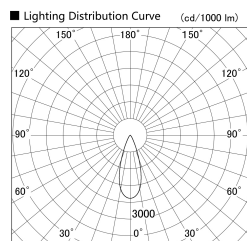

Item no. SD379-1235B9027-IN

Series Name: AMMA Lens type Cylinder Tracklight (Internal Driver) (SD379-IN)

Installation	Track light
Type	Lens type tracklight : Build in driver type
Fixture wattage	12W
Beam angle	36deg
Color Temp.	2700K
CRI	Ra>90
Luminous	1403 lm
Body	Die-cast aluminum alloy
Body finish	Black
Trim finish	Black
Reflector finish	N/A
IP Rate	IP20
Light source	COB module
Input Voltage	AC220~240V
Dimming Type	Non-dimmable
Certificate	CE, CCC
Cut Hole	N/A