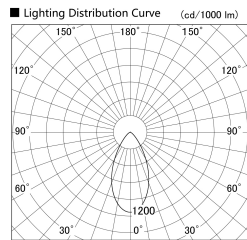

Item no. SD379-1250B9027-IN

Series Name: AMMA Lens type Cylinder Tracklight (Internal Driver) (SD379-IN)

Installation	Track light
Type	Lens type tracklight : Build in driver type
Fixture wattage	12W
Beam angle	52deg
Color Temp.	2700K
CRI	Ra>90
Luminous	1285 lm
Body	Die-cast aluminum alloy
Body finish	Black
Trim finish	Black
Reflector finish	N/A
IP Rate	IP20
Light source	COB module
Input Voltage	AC220~240V
Dimming Type	Non-dimmable
Certificate	CE, CCC
Cut Hole	N/A