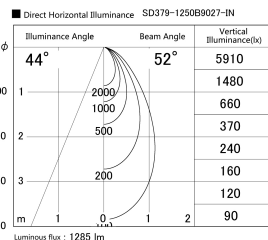

Item no. SD379-1250B9027-IN

Series Name: AMMA Lens type Cylinder Tracklight (Internal Driver) (SD379-IN)

Installation	Track light
Type	Lens type tracklight : Build in driver type
Fixture wattage	12W
Beam angle	52deg
Color Temp.	2700K
CRI	Ra>90
Luminous	1285 lm
Body	Die-cast aluminum alloy
Body finish	Black
Trim finish	Black
Reflector finish	N/A
IP Rate	IP20
Light source	COB module
Input Voltage	AC220~240V
Dimming Type	Non-dimmable
Certificate	CE, CCC
Cut Hole	N/A