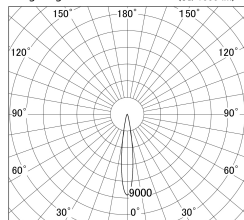

Installation	Track light
Type	Lens type tracklight : Build in driver type
Fixture wattage	14W
Beam angle	16deg
Color Temp.	2700K
CRI	Ra>90
Luminous	1295 lm
Body	Die-cast aluminum alloy
Body finish	Black
Trim finish	Black
Reflector finish	N/A
IP Rate	IP20
Light source	COB module
Input Voltage	AC220~240V
Dimming Type	Non-dimmable
Certificate	CE, CCC
Cut Hole	N/A

■ Lighting Distribution Curve (cd/1000 lm)