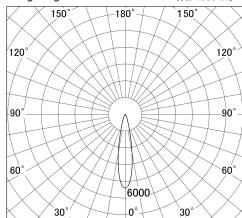

■ Lighting Distribution Curve (cd/1000 lm)