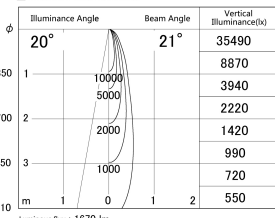

Item no. SD379-1520B9027-IN

Series Name: AMMA Lens type Cylinder Tracklight (Internal Driver) (SD379-IN)

■ Lighting Distribution Curve (cd/1000 lm)

Installation	Track light
Type	Lens type tracklight : Build in driver type
Fixture wattage	14W
Beam angle	21deg
Color Temp.	2700K
CRI	Ra>90
Luminous	1670 lm
Body	Die-cast aluminum alloy
Body finish	Black
Trim finish	Black
Reflector finish	N/A
IP Rate	IP20
Light source	COB module
Input Voltage	AC220~240V
Dimming Type	Non-dimmable
Certificate	CE, CCC
Cut Hole	N/A