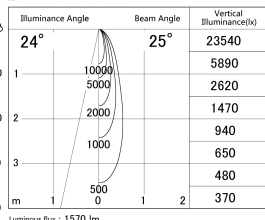

Item no. SD379-1525B9027-IN

Series Name: AMMA Lens type Cylinder Tracklight (Internal Driver) (SD379-IN)

■ Lighting Distribution Curve (cd/1000 lm)

Installation	Track light
Type	Lens type tracklight : Build in driver type
Fixture wattage	14W
Beam angle	25deg
Color Temp.	2700K
CRI	Ra>90
Luminous	1572 lm
Body	Die-cast aluminum alloy
Body finish	Black
Trim finish	Black
Reflector finish	N/A
IP Rate	IP20
Light source	COB module
Input Voltage	AC220~240V
Dimming Type	Non-dimmable
Certificate	CE, CCC
Cut Hole	N/A