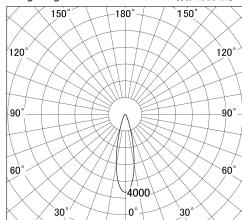

■ Lighting Distribution Curve (cd/1000 lm)