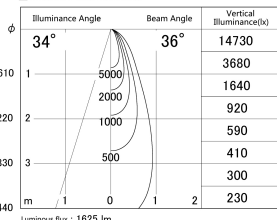

Item no. SD379-1535B9027-IN

Series Name: AMMA Lens type Cylinder Tracklight (Internal Driver) (SD379-IN)

■ Lighting Distribution Curve (cd/1000 lm)

Installation	Track light
Type	Lens type tracklight : Build in driver type
Fixture wattage	14W
Beam angle	36deg
Color Temp.	2700K
CRI	Ra>90
Luminous	1625 lm
Body	Die-cast aluminum alloy
Body finish	Black
Trim finish	Black
Reflector finish	N/A
IP Rate	IP20
Light source	COB module
Input Voltage	AC220~240V
Dimming Type	Non-dimmable
Certificate	CE, CCC
Cut Hole	N/A