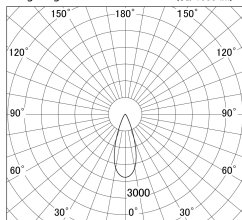

■ Lighting Distribution Curve (cd/1000 lm)