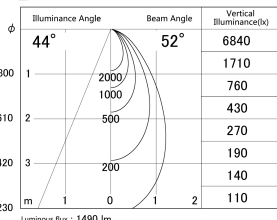

Item no. SD379-1550B9027-IN

Series Name: AMMA Lens type Cylinder Tracklight (Internal Driver) (SD379-IN)

■ Lighting Distribution Curve (cd/1000 lm)

Installation	Track light
Type	Lens type tracklight : Build in driver type
Fixture wattage	14W
Beam angle	52deg
Color Temp.	2700K
CRI	Ra>90
Luminous	1488 lm
Body	Die-cast aluminum alloy
Body finish	Black
Trim finish	Black
Reflector finish	N/A
IP Rate	IP20
Light source	COB module
Input Voltage	AC220~240V
Dimming Type	Non-dimmable
Certificate	CE, CCC
Cut Hole	N/A