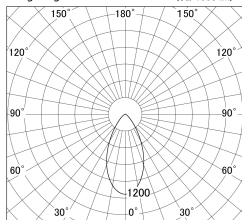

■ Lighting Distribution Curve (cd/1000 lm)