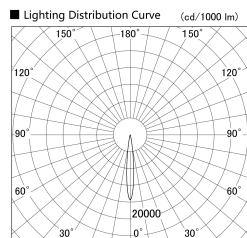

Item no. SD379-1610B9027-IN

Series Name: AMMA Lens type Cylinder Tracklight (Internal Driver) (SD379-IN)

Installation	Track light
Type	Lens type tracklight : Build in driver type
Fixture wattage	14W
Beam angle	12deg
Color Temp.	2700K
CRI	Ra>90
Luminous	1235 lm
Body	Die-cast aluminum alloy
Body finish	Black
Trim finish	Black
Reflector finish	N/A
IP Rate	IP20
Light source	COB module
Input Voltage	AC220~240V
Dimming Type	Non-dimmable
Certificate	CE, CCC
Cut Hole	N/A