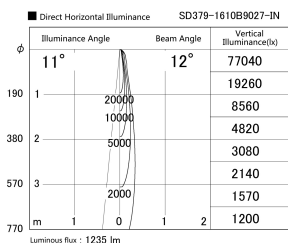

Item no. SD379-1610B9027-IN

Series Name: AMMA Lens type Cylinder Tracklight (Internal Driver) (SD379-IN)

Installation	Track light
Type	Lens type tracklight : Build in driver type
Fixture wattage	14W
Beam angle	12deg
Color Temp.	2700K
CRI	Ra>90
Luminous	1235 lm
Body	Die-cast aluminum alloy
Body finish	Black
Trim finish	Black
Reflector finish	N/A
IP Rate	IP20
Light source	COB module
Input Voltage	AC220~240V
Dimming Type	Non-dimmable
Certificate	CE, CCC
Cut Hole	N/A