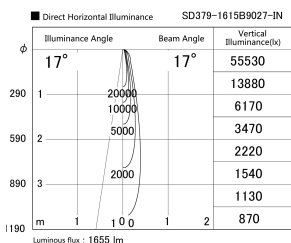

Item no. SD379-1615B9027-IN

Series Name: AMMA Lens type Cylinder Tracklight (Internal Driver) (SD379-IN)

Installation	Track light
Type	Lens type tracklight : Build in driver type
Fixture wattage	14W
Beam angle	17deg
Color Temp.	2700K
CRI	Ra>90
Luminous	1656 lm
Body	Die-cast aluminum alloy
Body finish	Black
Trim finish	Black
Reflector finish	N/A
IP Rate	IP20
Light source	COB module
Input Voltage	AC220~240V
Dimming Type	Non-dimmable
Certificate	CE, CCC
Cut Hole	N/A