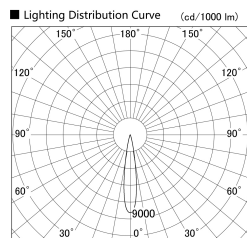

Item no. SD379-1615B9027-IN

Series Name: AMMA Lens type Cylinder Tracklight (Internal Driver) (SD379-IN)

Installation	Track light
Type	Lens type tracklight : Build in driver type
Fixture wattage	14W
Beam angle	17deg
Color Temp.	2700K
CRI	Ra>90
Luminous	1656 lm
Body	Die-cast aluminum alloy
Body finish	Black
Trim finish	Black
Reflector finish	N/A
IP Rate	IP20
Light source	COB module
Input Voltage	AC220~240V
Dimming Type	Non-dimmable
Certificate	CE, CCC
Cut Hole	N/A