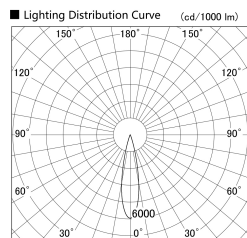

Item no. SD379-1625B9027-IN

Series Name: AMMA Lens type Cylinder Tracklight (Internal Driver) (SD379-IN)

Installation	Track light
Type	Lens type tracklight : Build in driver type
Fixture wattage	14W
Beam angle	22deg
Color Temp.	2700K
CRI	Ra>90
Luminous	1720 lm
Body	Die-cast aluminum alloy
Body finish	Black
Trim finish	Black
Reflector finish	N/A
IP Rate	IP20
Light source	COB module
Input Voltage	AC220~240V
Dimming Type	Non-dimmable
Certificate	CE, CCC
Cut Hole	N/A