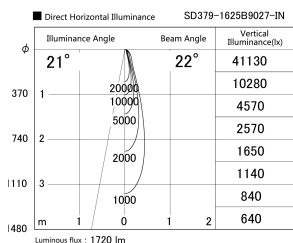

Item no. SD379-1625B9027-IN

Series Name: AMMA Lens type Cylinder Tracklight (Internal Driver) (SD379-IN)

Installation	Track light
Type	Lens type tracklight : Build in driver type
Fixture wattage	14W
Beam angle	22deg
Color Temp.	2700K
CRI	Ra>90
Luminous	1720 lm
Body	Die-cast aluminum alloy
Body finish	Black
Trim finish	Black
Reflector finish	N/A
IP Rate	IP20
Light source	COB module
Input Voltage	AC220~240V
Dimming Type	Non-dimmable
Certificate	CE, CCC
Cut Hole	N/A