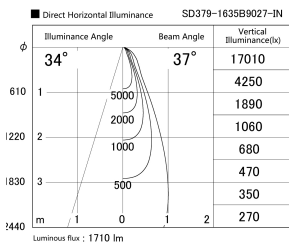

Item no. SD379-1635B9027-IN

Series Name: AMMA Lens type Cylinder Tracklight (Internal Driver) (SD379-IN)

Installation	Track light
Type	Lens type tracklight : Build in driver type
Fixture wattage	14W
Beam angle	37deg
Color Temp.	2700K
CRI	Ra>90
Luminous	1711 lm
Body	Die-cast aluminum alloy
Body finish	Black
Trim finish	Black
Reflector finish	N/A
IP Rate	IP20
Light source	COB module
Input Voltage	AC220~240V
Dimming Type	Non-dimmable
Certificate	CE, CCC
Cut Hole	N/A