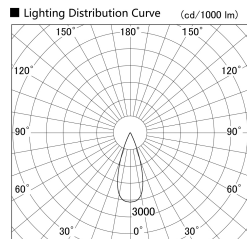

Item no. SD379-1635B9027-IN

Series Name: AMMA Lens type Cylinder Tracklight (Internal Driver) (SD379-IN)

Installation	Track light
Type	Lens type tracklight : Build in driver type
Fixture wattage	14W
Beam angle	37deg
Color Temp.	2700K
CRI	Ra>90
Luminous	1711 lm
Body	Die-cast aluminum alloy
Body finish	Black
Trim finish	Black
Reflector finish	N/A
IP Rate	IP20
Light source	COB module
Input Voltage	AC220~240V
Dimming Type	Non-dimmable
Certificate	CE, CCC
Cut Hole	N/A