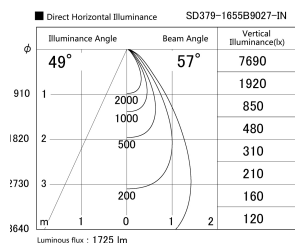

Item no. SD379-1655B9027-IN

Series Name: AMMA Lens type Cylinder Tracklight (Internal Driver) (SD379-IN)

Installation	Track light
Type	Lens type tracklight : Build in driver type
Fixture wattage	14W
Beam angle	57deg
Color Temp.	2700K
CRI	Ra>90
Luminous	1723 lm
Body	Die-cast aluminum alloy
Body finish	Black
Trim finish	Black
Reflector finish	N/A
IP Rate	IP20
Light source	COB module
Input Voltage	AC220~240V
Dimming Type	Non-dimmable
Certificate	CE, CCC
Cut Hole	N/A