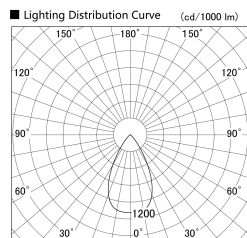

Item no. SD379-1655B9027-IN

Series Name: AMMA Lens type Cylinder Tracklight (Internal Driver) (SD379-IN)

Installation	Track light
Type	Lens type tracklight : Build in driver type
Fixture wattage	14W
Beam angle	57deg
Color Temp.	2700K
CRI	Ra>90
Luminous	1723 lm
Body	Die-cast aluminum alloy
Body finish	Black
Trim finish	Black
Reflector finish	N/A
IP Rate	IP20
Light source	COB module
Input Voltage	AC220~240V
Dimming Type	Non-dimmable
Certificate	CE, CCC
Cut Hole	N/A