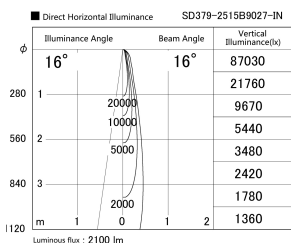

Item no. SD379-2515B9027-IN

Series Name: AMMA Lens type Cylinder Tracklight (Internal Driver) (SD379-IN)

Installation	Track light
Type	Lens type tracklight : Build in driver type
Fixture wattage	24W
Beam angle	16deg
Color Temp.	2700K
CRI	Ra>90
Luminous	2100 lm
Body	Die-cast aluminum alloy
Body finish	Black
Trim finish	Black
Reflector finish	N/A
IP Rate	IP20
Light source	COB module
Input Voltage	AC220~240V
Dimming Type	Non-dimmable
Certificate	CE, CCC
Cut Hole	N/A