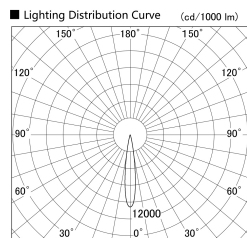

Item no. SD379-2515B9027-IN

Series Name: AMMA Lens type Cylinder Tracklight (Internal Driver) (SD379-IN)

Installation	Track light
Type	Lens type tracklight : Build in driver type
Fixture wattage	24W
Beam angle	16deg
Color Temp.	2700K
CRI	Ra>90
Luminous	2100 lm
Body	Die-cast aluminum alloy
Body finish	Black
Trim finish	Black
Reflector finish	N/A
IP Rate	IP20
Light source	COB module
Input Voltage	AC220~240V
Dimming Type	Non-dimmable
Certificate	CE, CCC
Cut Hole	N/A