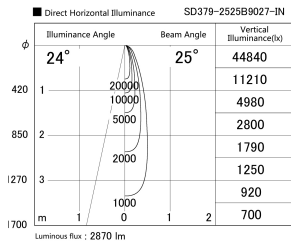

Item no. SD379-2525B9027-IN

Series Name: AMMA Lens type Cylinder Tracklight (Internal Driver) (SD379-IN)

Installation	Track light
Type	Lens type tracklight : Build in driver type
Fixture wattage	24W
Beam angle	25deg
Color Temp.	2700K
CRI	Ra>90
Luminous	2872 lm
Body	Die-cast aluminum alloy
Body finish	Black
Trim finish	Black
Reflector finish	N/A
IP Rate	IP20
Light source	COB module
Input Voltage	AC220~240V
Dimming Type	Non-dimmable
Certificate	CE, CCC
Cut Hole	N/A