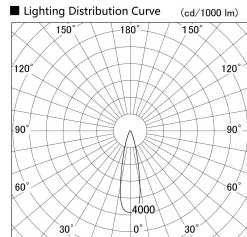

Item no. SD379-2525B9027-IN

Series Name: AMMA Lens type Cylinder Tracklight (Internal Driver) (SD379-IN)

Installation	Track light
Type	Lens type tracklight : Build in driver type
Fixture wattage	24W
Beam angle	25deg
Color Temp.	2700K
CRI	Ra>90
Luminous	2872 lm
Body	Die-cast aluminum alloy
Body finish	Black
Trim finish	Black
Reflector finish	N/A
IP Rate	IP20
Light source	COB module
Input Voltage	AC220~240V
Dimming Type	Non-dimmable
Certificate	CE, CCC
Cut Hole	N/A