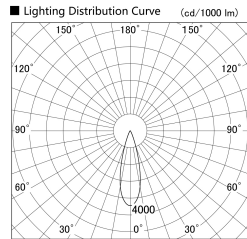

Item no. SD379-2530B9027-IN

Series Name: AMMA Lens type Cylinder Tracklight (Internal Driver) (SD379-IN)

Installation	Track light
Type	Lens type tracklight : Build in driver type
Fixture wattage	24W
Beam angle	29deg
Color Temp.	2700K
CRI	Ra>90
Luminous	2991 lm
Body	Die-cast aluminum alloy
Body finish	Black
Trim finish	Black
Reflector finish	N/A
IP Rate	IP20
Light source	COB module
Input Voltage	AC220~240V
Dimming Type	Non-dimmable
Certificate	CE, CCC
Cut Hole	N/A