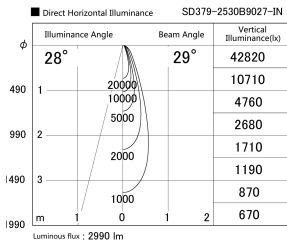

Item no. SD379-2530B9027-IN

Series Name: AMMA Lens type Cylinder Tracklight (Internal Driver) (SD379-IN)

Installation	Track light
Type	Lens type tracklight : Build in driver type
Fixture wattage	24W
Beam angle	29deg
Color Temp.	2700K
CRI	Ra>90
Luminous	2991 lm
Body	Die-cast aluminum alloy
Body finish	Black
Trim finish	Black
Reflector finish	N/A
IP Rate	IP20
Light source	COB module
Input Voltage	AC220~240V
Dimming Type	Non-dimmable
Certificate	CE, CCC
Cut Hole	N/A