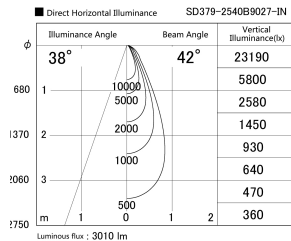

Item no. SD379-2540B9027-IN

Series Name: AMMA Lens type Cylinder Tracklight (Internal Driver) (SD379-IN)

Installation	Track light
Type	Lens type tracklight : Build in driver type
Fixture wattage	24W
Beam angle	42deg
Color Temp.	2700K
CRI	Ra>90
Luminous	3009 lm
Body	Die-cast aluminum alloy
Body finish	Black
Trim finish	Black
Reflector finish	N/A
IP Rate	IP20
Light source	COB module
Input Voltage	AC220~240V
Dimming Type	Non-dimmable
Certificate	CE, CCC
Cut Hole	N/A