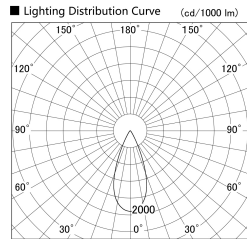

Item no. SD379-2540B9027-IN

Series Name: AMMA Lens type Cylinder Tracklight (Internal Driver) (SD379-IN)

Installation	Track light
Type	Lens type tracklight : Build in driver type
Fixture wattage	24W
Beam angle	42deg
Color Temp.	2700K
CRI	Ra>90
Luminous	3009 lm
Body	Die-cast aluminum alloy
Body finish	Black
Trim finish	Black
Reflector finish	N/A
IP Rate	IP20
Light source	COB module
Input Voltage	AC220~240V
Dimming Type	Non-dimmable
Certificate	CE, CCC
Cut Hole	N/A