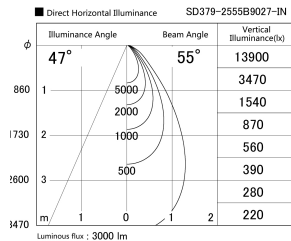

Item no. SD379-2555B9027-IN

Series Name: AMMA Lens type Cylinder Tracklight (Internal Driver) (SD379-IN)

Installation	Track light
Type	Lens type tracklight : Build in driver type
Fixture wattage	24W
Beam angle	55deg
Color Temp.	2700K
CRI	Ra>90
Luminous	3000 lm
Body	Die-cast aluminum alloy
Body finish	Black
Trim finish	Black
Reflector finish	N/A
IP Rate	IP20
Light source	COB module
Input Voltage	AC220~240V
Dimming Type	Non-dimmable
Certificate	CE, CCC
Cut Hole	N/A