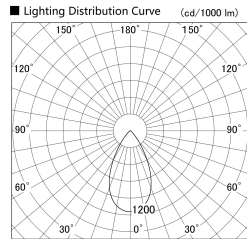

Item no. SD379-2555B9027-IN

Series Name: AMMA Lens type Cylinder Tracklight (Internal Driver) (SD379-IN)

Installation	Track light
Type	Lens type tracklight : Build in driver type
Fixture wattage	24W
Beam angle	55deg
Color Temp.	2700K
CRI	Ra>90
Luminous	3000 lm
Body	Die-cast aluminum alloy
Body finish	Black
Trim finish	Black
Reflector finish	N/A
IP Rate	IP20
Light source	COB module
Input Voltage	AC220~240V
Dimming Type	Non-dimmable
Certificate	CE, CCC
Cut Hole	N/A