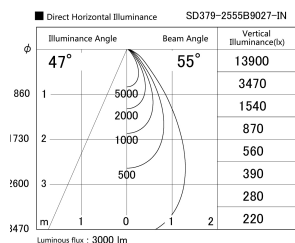

Item no. SD379-2555B9027-IN

Series Name: AMMA Lens type Cylinder Tracklight (Internal Driver) (SD379-IN)

Installation	Track light
Type	Lens type tracklight : Build in driver type
Fixture wattage	24W
Beam angle	55deg
Color Temp.	2700K
CRI	Ra>90
Luminous	3000 lm
Body	Die-cast aluminum alloy
Body finish	Black
Trim finish	Black
Reflector finish	N/A
IP Rate	IP20
Light source	COB module
Input Voltage	AC220~240V
Dimming Type	Non-dimmable
Certificate	CE, CCC
Cut Hole	N/A