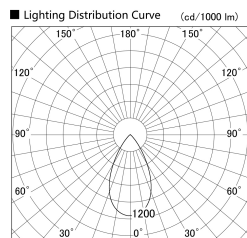

Item no. SD379-2555B9027-IN

Series Name: AMMA Lens type Cylinder Tracklight (Internal Driver) (SD379-IN)

Installation	Track light
Type	Lens type tracklight : Build in driver type
Fixture wattage	24W
Beam angle	55deg
Color Temp.	2700K
CRI	Ra>90
Luminous	3000 lm
Body	Die-cast aluminum alloy
Body finish	Black
Trim finish	Black
Reflector finish	N/A
IP Rate	IP20
Light source	COB module
Input Voltage	AC220~240V
Dimming Type	Non-dimmable
Certificate	CE, CCC
Cut Hole	N/A