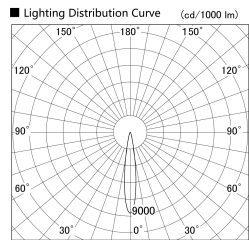

Item no. SD379-0815B9030-IN

Series Name: AMMA Lens type Cylinder Tracklight (Internal Driver) (SD379-IN)

Installation	Track light
Type	Lens type tracklight : Build in driver type
Fixture wattage	7.5W
Beam angle	16deg
Color Temp.	3000K
CRI	Ra>90
Luminous	725.52812939522 lm
Body	Die-cast aluminum alloy
Body finish	Black
Trim finish	Black
Reflector finish	N/A
IP Rate	IP20
Light source	COB module
Input Voltage	AC220~240V
Dimming Type	Non-dimmable
Certificate	CE, CCC
Cut Hole	N/A