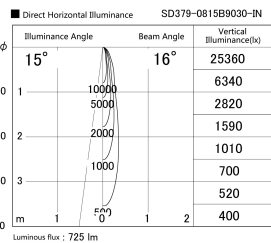

Item no. SD379-0815B9030-IN

Series Name: AMMA Lens type Cylinder Tracklight (Internal Driver) (SD379-IN)

Installation	Track light
Type	Lens type tracklight : Build in driver type
Fixture wattage	7.5W
Beam angle	16deg
Color Temp.	3000K
CRI	Ra>90
Luminous	725.52812939522 lm
Body	Die-cast aluminum alloy
Body finish	Black
Trim finish	Black
Reflector finish	N/A
IP Rate	IP20
Light source	COB module
Input Voltage	AC220~240V
Dimming Type	Non-dimmable
Certificate	CE, CCC
Cut Hole	N/A