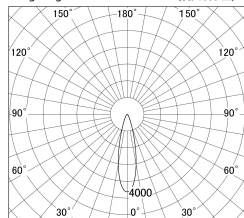

Installation	Track light
Type	Lens type tracklight : Build in driver type
Fixture wattage	7.5W
Beam angle	25deg
Color Temp.	3000K
CRI	Ra>90
Luminous	844 lm
Body	Die-cast aluminum alloy
Body finish	Black
Trim finish	Black
Reflector finish	N/A
IP Rate	IP20
Light source	COB module
Input Voltage	AC220~240V
Dimming Type	Non-dimmable
Certificate	CE, CCC
Cut Hole	N/A

■ Lighting Distribution Curve (cd/1000 lm)