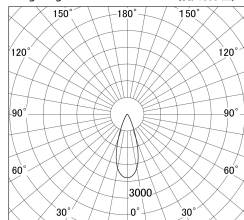

Installation	Track light
Type	Lens type tracklight : Build in driver type
Fixture wattage	7.5W
Beam angle	36deg
Color Temp.	3000K
CRI	Ra>90
Luminous	875 lm
Body	Die-cast aluminum alloy
Body finish	Black
Trim finish	Black
Reflector finish	N/A
IP Rate	IP20
Light source	COB module
Input Voltage	AC220~240V
Dimming Type	Non-dimmable
Certificate	CE, CCC
Cut Hole	N/A

■ Lighting Distribution Curve (cd/1000 lm)