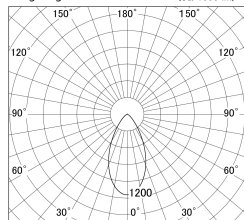

Installation	Track light
Type	Lens type tracklight : Build in driver type
Fixture wattage	7.5W
Beam angle	52deg
Color Temp.	3000K
CRI	Ra>90
Luminous	802 lm
Body	Die-cast aluminum alloy
Body finish	Black
Trim finish	Black
Reflector finish	N/A
IP Rate	IP20
Light source	COB module
Input Voltage	AC220~240V
Dimming Type	Non-dimmable
Certificate	CE, CCC
Cut Hole	N/A

■ Lighting Distribution Curve (cd/1000 lm)