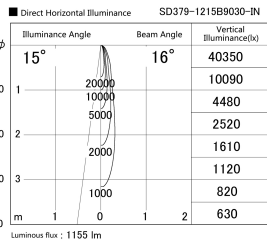

Item no. SD379-1215B9030-IN

Series Name: AMMA Lens type Cylinder Tracklight (Internal Driver) (SD379-IN)

Installation	Track light
Type	Lens type tracklight : Build in driver type
Fixture wattage	12W
Beam angle	16deg
Color Temp.	3000K
CRI	Ra>90
Luminous	1154.7137834037 lm
Body	Die-cast aluminum alloy
Body finish	Black
Trim finish	Black
Reflector finish	N/A
IP Rate	IP20
Light source	COB module
Input Voltage	AC220~240V
Dimming Type	Non-dimmable
Certificate	CE, CCC
Cut Hole	N/A