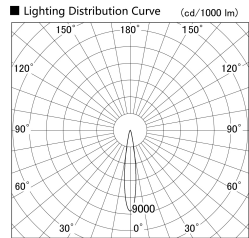

Item no. SD379-1215B9030-IN

Series Name: AMMA Lens type Cylinder Tracklight (Internal Driver) (SD379-IN)

Installation	Track light
Type	Lens type tracklight : Build in driver type
Fixture wattage	12W
Beam angle	16deg
Color Temp.	3000K
CRI	Ra>90
Luminous	1154.7137834037 lm
Body	Die-cast aluminum alloy
Body finish	Black
Trim finish	Black
Reflector finish	N/A
IP Rate	IP20
Light source	COB module
Input Voltage	AC220~240V
Dimming Type	Non-dimmable
Certificate	CE, CCC
Cut Hole	N/A