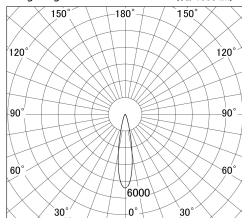

■ Lighting Distribution Curve (cd/1000 lm)