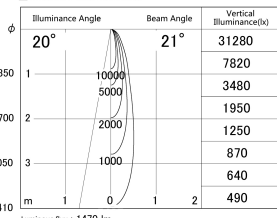

Item no. SD379-1220B9030-IN

Series Name: AMMA Lens type Cylinder Tracklight (Internal Driver) (SD379-IN)

■ Lighting Distribution Curve (cd/1000 lm)

Installation	Track light
Type	Lens type tracklight : Build in driver type
Fixture wattage	12W
Beam angle	21deg
Color Temp.	3000K
CRI	Ra>90
Luminous	1472 lm
Body	Die-cast aluminum alloy
Body finish	Black
Trim finish	Black
Reflector finish	N/A
IP Rate	IP20
Light source	COB module
Input Voltage	AC220~240V
Dimming Type	Non-dimmable
Certificate	CE, CCC
Cut Hole	N/A