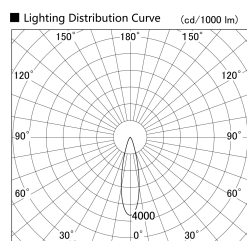

Item no. SD379-1225B9030-IN

Series Name: AMMA Lens type Cylinder Tracklight (Internal Driver) (SD379-IN)

Installation	Track light
Type	Lens type tracklight : Build in driver type
Fixture wattage	12W
Beam angle	25deg
Color Temp.	3000K
CRI	Ra>90
Luminous	1386 lm
Body	Die-cast aluminum alloy
Body finish	Black
Trim finish	Black
Reflector finish	N/A
IP Rate	IP20
Light source	COB module
Input Voltage	AC220~240V
Dimming Type	Non-dimmable
Certificate	CE, CCC
Cut Hole	N/A