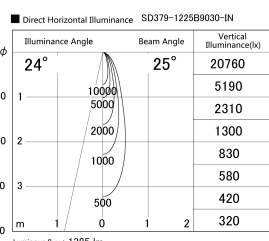

Item no. SD379-1225B9030-IN

Series Name: AMMA Lens type Cylinder Tracklight (Internal Driver) (SD379-IN)

Installation	Track light
Type	Lens type tracklight : Build in driver type
Fixture wattage	12W
Beam angle	25deg
Color Temp.	3000K
CRI	Ra>90
Luminous	1386 lm
Body	Die-cast aluminum alloy
Body finish	Black
Trim finish	Black
Reflector finish	N/A
IP Rate	IP20
Light source	COB module
Input Voltage	AC220~240V
Dimming Type	Non-dimmable
Certificate	CE, CCC
Cut Hole	N/A