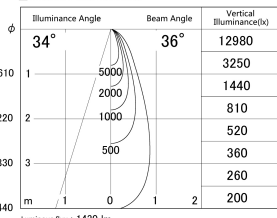

Item no. SD379-1235B9030-IN

Series Name: AMMA Lens type Cylinder Tracklight (Internal Driver) (SD379-IN)

■ Lighting Distribution Curve (cd/1000 lm)

Installation	Track light
Type	Lens type tracklight : Build in driver type
Fixture wattage	12W
Beam angle	36deg
Color Temp.	3000K
CRI	Ra>90
Luminous	1432 lm
Body	Die-cast aluminum alloy
Body finish	Black
Trim finish	Black
Reflector finish	N/A
IP Rate	IP20
Light source	COB module
Input Voltage	AC220~240V
Dimming Type	Non-dimmable
Certificate	CE, CCC
Cut Hole	N/A