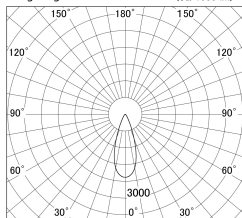

■ Lighting Distribution Curve (cd/1000 lm)