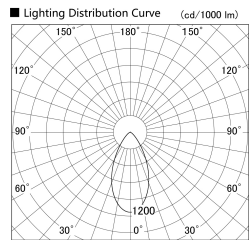

Item no. SD379-1250B9030-IN

Series Name: AMMA Lens type Cylinder Tracklight (Internal Driver) (SD379-IN)

Installation	Track light
Type	Lens type tracklight : Build in driver type
Fixture wattage	12W
Beam angle	52deg
Color Temp.	3000K
CRI	Ra>90
Luminous	1311 lm
Body	Die-cast aluminum alloy
Body finish	Black
Trim finish	Black
Reflector finish	N/A
IP Rate	IP20
Light source	COB module
Input Voltage	AC220~240V
Dimming Type	Non-dimmable
Certificate	CE, CCC
Cut Hole	N/A