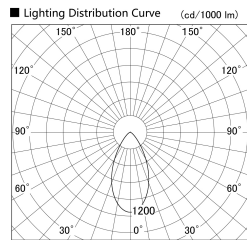

Item no. SD379-1250B9030-IN

Series Name: AMMA Lens type Cylinder Tracklight (Internal Driver) (SD379-IN)

Installation	Track light
Type	Lens type tracklight : Build in driver type
Fixture wattage	12W
Beam angle	52deg
Color Temp.	3000K
CRI	Ra>90
Luminous	1311 lm
Body	Die-cast aluminum alloy
Body finish	Black
Trim finish	Black
Reflector finish	N/A
IP Rate	IP20
Light source	COB module
Input Voltage	AC220~240V
Dimming Type	Non-dimmable
Certificate	CE, CCC
Cut Hole	N/A