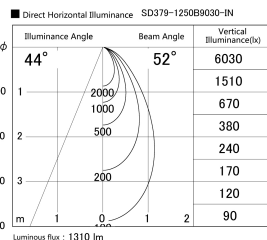

Item no. SD379-1250B9030-IN

Series Name: AMMA Lens type Cylinder Tracklight (Internal Driver) (SD379-IN)

Installation	Track light
Type	Lens type tracklight : Build in driver type
Fixture wattage	12W
Beam angle	52deg
Color Temp.	3000K
CRI	Ra>90
Luminous	1311 lm
Body	Die-cast aluminum alloy
Body finish	Black
Trim finish	Black
Reflector finish	N/A
IP Rate	IP20
Light source	COB module
Input Voltage	AC220~240V
Dimming Type	Non-dimmable
Certificate	CE, CCC
Cut Hole	N/A