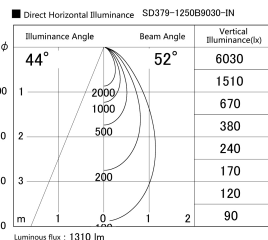

Item no. SD379-1250B9030-IN

Series Name: AMMA Lens type Cylinder Tracklight (Internal Driver) (SD379-IN)

Installation	Track light
Type	Lens type tracklight : Build in driver type
Fixture wattage	12W
Beam angle	52deg
Color Temp.	3000K
CRI	Ra>90
Luminous	1311 lm
Body	Die-cast aluminum alloy
Body finish	Black
Trim finish	Black
Reflector finish	N/A
IP Rate	IP20
Light source	COB module
Input Voltage	AC220~240V
Dimming Type	Non-dimmable
Certificate	CE, CCC
Cut Hole	N/A