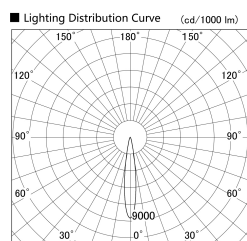

Item no. SD379-1515B9030-IN

Series Name: AMMA Lens type Cylinder Tracklight (Internal Driver) (SD379-IN)

Installation	Track light
Type	Lens type tracklight : Build in driver type
Fixture wattage	14W
Beam angle	16deg
Color Temp.	3000K
CRI	Ra>90
Luminous	1321 lm
Body	Die-cast aluminum alloy
Body finish	Black
Trim finish	Black
Reflector finish	N/A
IP Rate	IP20
Light source	COB module
Input Voltage	AC220~240V
Dimming Type	Non-dimmable
Certificate	CE, CCC
Cut Hole	N/A