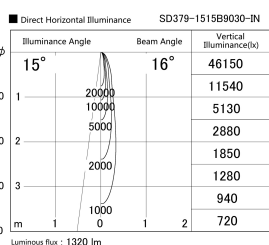

Item no. SD379-1515B9030-IN

Series Name: AMMA Lens type Cylinder Tracklight (Internal Driver) (SD379-IN)

Installation	Track light
Type	Lens type tracklight : Build in driver type
Fixture wattage	14W
Beam angle	16deg
Color Temp.	3000K
CRI	Ra>90
Luminous	1321 lm
Body	Die-cast aluminum alloy
Body finish	Black
Trim finish	Black
Reflector finish	N/A
IP Rate	IP20
Light source	COB module
Input Voltage	AC220~240V
Dimming Type	Non-dimmable
Certificate	CE, CCC
Cut Hole	N/A