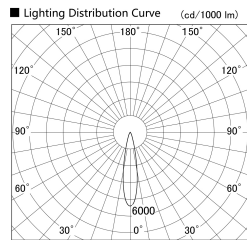

Item no. SD379-1520B9030-IN

Series Name: AMMA Lens type Cylinder Tracklight (Internal Driver) (SD379-IN)

Installation	Track light
Type	Lens type tracklight : Build in driver type
Fixture wattage	14W
Beam angle	21deg
Color Temp.	3000K
CRI	Ra>90
Luminous	1704 lm
Body	Die-cast aluminum alloy
Body finish	Black
Trim finish	Black
Reflector finish	N/A
IP Rate	IP20
Light source	COB module
Input Voltage	AC220~240V
Dimming Type	Non-dimmable
Certificate	CE, CCC
Cut Hole	N/A