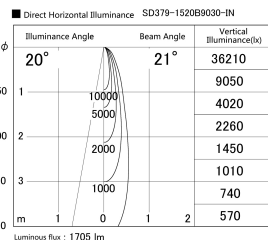

Item no. SD379-1520B9030-IN

Series Name: AMMA Lens type Cylinder Tracklight (Internal Driver) (SD379-IN)

Installation	Track light
Type	Lens type tracklight : Build in driver type
Fixture wattage	14W
Beam angle	21deg
Color Temp.	3000K
CRI	Ra>90
Luminous	1704 lm
Body	Die-cast aluminum alloy
Body finish	Black
Trim finish	Black
Reflector finish	N/A
IP Rate	IP20
Light source	COB module
Input Voltage	AC220~240V
Dimming Type	Non-dimmable
Certificate	CE, CCC
Cut Hole	N/A