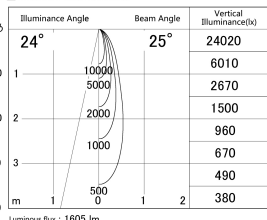

Item no. SD379-1525B9030-IN

Series Name: AMMA Lens type Cylinder Tracklight (Internal Driver) (SD379-IN)

■ Lighting Distribution Curve (cd/1000 lm)

Installation	Track light
Type	Lens type tracklight : Build in driver type
Fixture wattage	14W
Beam angle	25deg
Color Temp.	3000K
CRI	Ra>90
Luminous	1604 lm
Body	Die-cast aluminum alloy
Body finish	Black
Trim finish	Black
Reflector finish	N/A
IP Rate	IP20
Light source	COB module
Input Voltage	AC220~240V
Dimming Type	Non-dimmable
Certificate	CE, CCC
Cut Hole	N/A