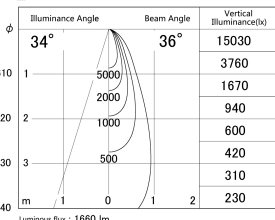

Item no. SD379-1535B9030-IN

Series Name: AMMA Lens type Cylinder Tracklight (Internal Driver) (SD379-IN)

■ Lighting Distribution Curve (cd/1000 lm)

Installation	Track light
Type	Lens type tracklight : Build in driver type
Fixture wattage	14W
Beam angle	36deg
Color Temp.	3000K
CRI	Ra>90
Luminous	1658 lm
Body	Die-cast aluminum alloy
Body finish	Black
Trim finish	Black
Reflector finish	N/A
IP Rate	IP20
Light source	COB module
Input Voltage	AC220~240V
Dimming Type	Non-dimmable
Certificate	CE, CCC
Cut Hole	N/A