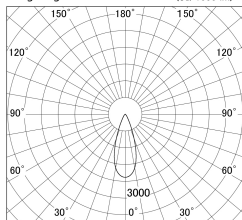

■ Lighting Distribution Curve (cd/1000 lm)