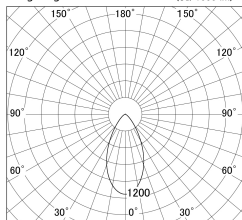

■ Lighting Distribution Curve (cd/1000 lm)