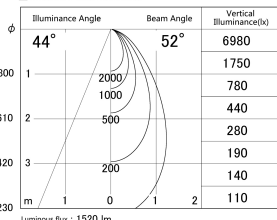

Item no. SD379-1550B9030-IN

Series Name: AMMA Lens type Cylinder Tracklight (Internal Driver) (SD379-IN)

■ Lighting Distribution Curve (cd/1000 lm)

Installation	Track light
Type	Lens type tracklight : Build in driver type
Fixture wattage	14W
Beam angle	52deg
Color Temp.	3000K
CRI	Ra>90
Luminous	1518 lm
Body	Die-cast aluminum alloy
Body finish	Black
Trim finish	Black
Reflector finish	N/A
IP Rate	IP20
Light source	COB module
Input Voltage	AC220~240V
Dimming Type	Non-dimmable
Certificate	CE, CCC
Cut Hole	N/A